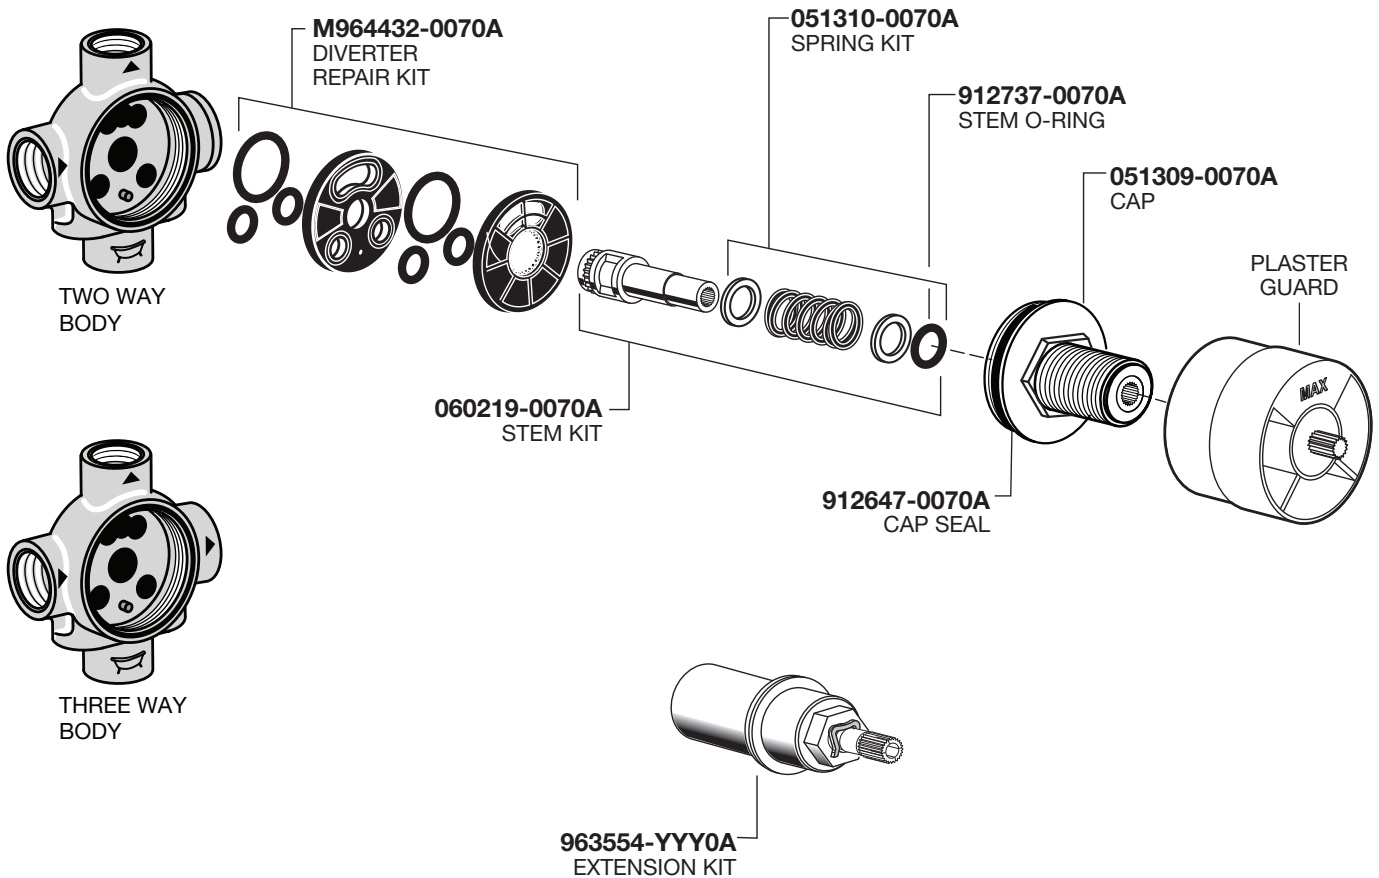

American Standard

TWO/THREE WAY IN-WALL DIVERTER ROUGH VALVE, DISCRETE OUTLETS

MODEL NUMBER

R422; R433

HOT LINE FOR HELP

For toll-free information and answers to your questions, call:

1 (800) 442-1902

Mon. - Fri. 8:00 a.m. to 8:00 p.m. EST