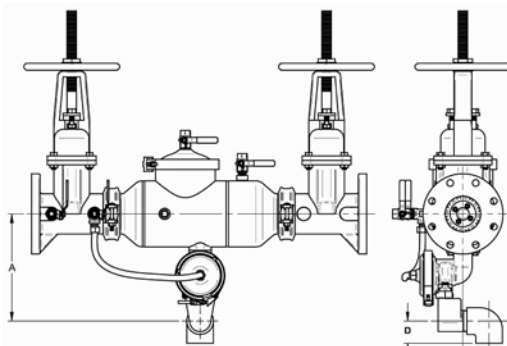

RP 4ALF and RPDA 4ALF