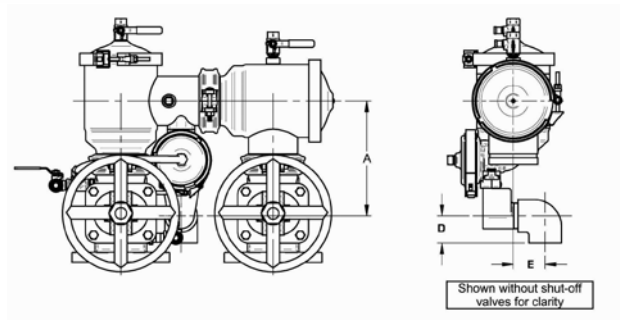

RP 4AnLF and RPDA 4AnLF