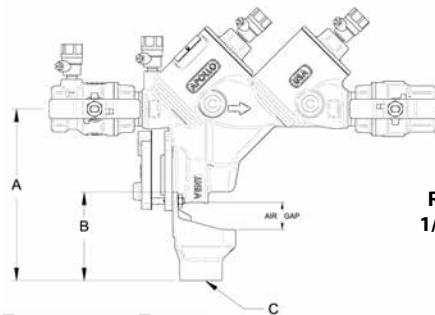

The Apollo Air Gap Drain (AGD) is designed to funnel minor relief valve discharges, due to line pressure fluctuations and /or minor check valve fouling, into the drainage system. Drain piping is easily attached to the drain's threaded bottom.

Note: The AGD is designed to collect expected minor discharges due to fouled checks or pressure fluctuations but not the full discharge capacity of the relief valve.

See Page 72 For Relief Valve Discharge Rates

DIMENSIONS

RP4A Series	AGD4A Model No.	A (In.)	A (mm.)	B (In.)	B (mm.)	Exit Piping Threads C	OD of C	D (In.)	D (mm.)	E (In.)	E (mm.)	Wt. Lbs.	Wt. Kgs.
1/2", 3/4", 1"	AGD4A1	6.5	165	3.4	86	1" FNPT	1-1/4" Pipe					.1	.05
1-1/4" - 1-1/2"	AGD4A112	8.5	216	4.1	104	1-1/2" FNPT	2" Pipe					.20	.10
2"	AGD4A2	10.0	254	5.3	135	2" FNPT	2-1/2" Pipe					.35	.16
2-1/2"	AGD4A6	11.28	287			2" MNPT	2" FNPT	2.34	59	2.78	71	1.27	.58
3"	AGD4A6	11.28	287			2" MNPT	2" FNPT	2.34	59	2.78	71	1.27	.58
4"	AGD4A6	12.02	305			2" MNPT	2" FNPT	2.34	59	2.78	71	1.27	.58
6"	AGD4A6	13.32	338			2" MNPT	2" FNPT	2.34	59	2.78	71	1.27	.58
8"	AGD4A8	21.3	541	9.1	231	2-1/2" NPT	3" Pipe			1.05	.48		
10"	AGD4A12IN	26.3	668	7.8	198	3" NPT	4"					4.0	1.8
12"	AGD4A12IN	26.3	668	7.8	198	3" NPT	4"					4.0	1.8
RP4An Series													
2-1/2"	AGD4A6	10.87	276			2" MNPT	2" FNPT	2.34	59	2.78	71	1.27	.58
3"	AGD4A6	10.87	276			2" MNPT	2" FNPT	2.34	59	2.78	71	1.27	.58
4"	AGD4A6	10.51	267			2" MNPT	2" FNPT	2.34	59	2.78	71	1.27	.58
6"	AGD4A6	11.76	299			2" MNPT	2" FNPT	2.34	59	2.78	71	1.27	.58
8"	AGD4A8	19.1	485	9.1	231	2-1/2" NPT	3" Pipe					1.05	.48
10"	AGD4A12IN	22.7	577	7.8	198	3" NPT	4"					4.0	1.8
12"	AGD4A12IN	23.3	591	7.8	198	3" NPT	4"					4.0	1.8