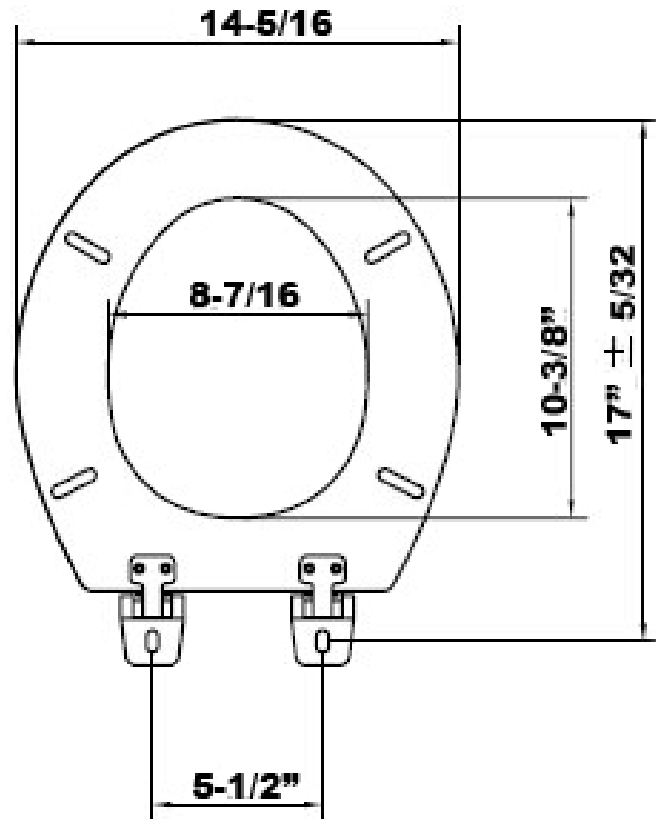

HYDRAPRO INC.

Phone: 877-813-2333; Fax 877-249-8435

Atlanta - Boston - Dallas - Pompano Beach - Houston - Philadelphia

www.hydrapro.biz