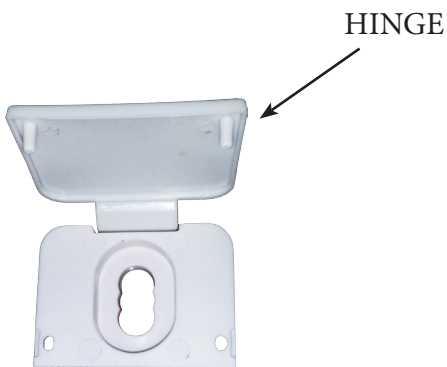

- Heavy weight plastic
- Individually boxed
- Hardware included

ITEM #	DESCRIPTION	CASE QTY
HPWPTSR	ROUND	10

Elongated Front Wood Toilet Seat

- Closed Front Seat w/ Lid
- Individually boxed
- White Finish
- Enameled Wood Composition
- Hardware included

ITEM #	DESCRIPTION	MASTER CARTON QTY
WFE2	ELONGATED	6

HYDRAPRO INC.

Phone: 877-813-2333; Fax 877-249-8435

Atlanta - Boston - Dallas - Pompano Beach - Houston - Philadelphia

www.hydrapro.biz

Elongated Front Wood Toilet Seat

- Closed Front Seat w/ Lid
- Individually boxed
- White Finish
- Enameled Wood Composition
- Hardware included

ITEM #	DESCRIPTION	MASTER CARTON QTY
WFE2H	ELONGATED	6

**HYDRAPRO INC.**

Phone: 877-813-2333; Fax 877-249-8435