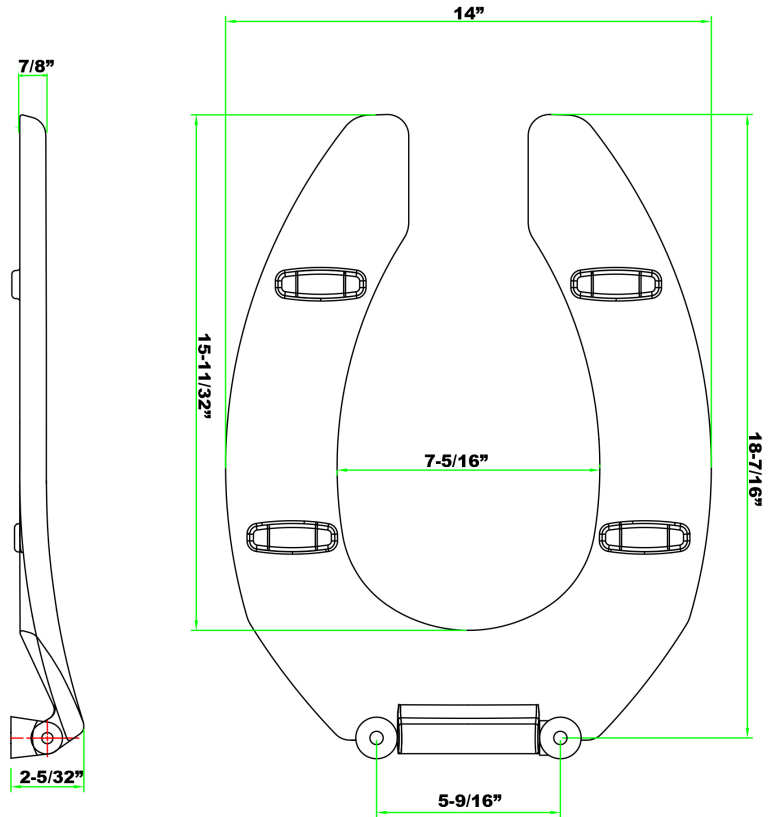

Commercial Plastic Elongated Toilet Seat

- Heavy weight plastic
- Individually boxed
- Hardware included
- 304 Stainless Steel Post
- No Lid / Open Front

		MASTER CARTON
ITEM #	DESCRIPTION	QTY
HPWCSNLOF	ELONGATED	5

304 Stainless Steel Post Hinges

Plastic Elongated Toilet Seat

- Heavy weight plastic
- Individually boxed
- Hardware included

		MASTER CARTON
ITEM #	DESCRIPTION	QTY
HPWPTSE	ELONGATED	10

HYDRAPRO INC.

Phone: 877-813-2333; Fax 877-249-8435

- Heavy weight plastic
- Individually boxed
- Hardware included

ITEM #	DESCRIPTION	CASE QTY
HPWPTSR	ROUND	10

Elongated Front Wood Toilet Seat

- Closed Front Seat w/ Lid
- Individually boxed
- White Finish
- Enameled Wood Composition
- Hardware included