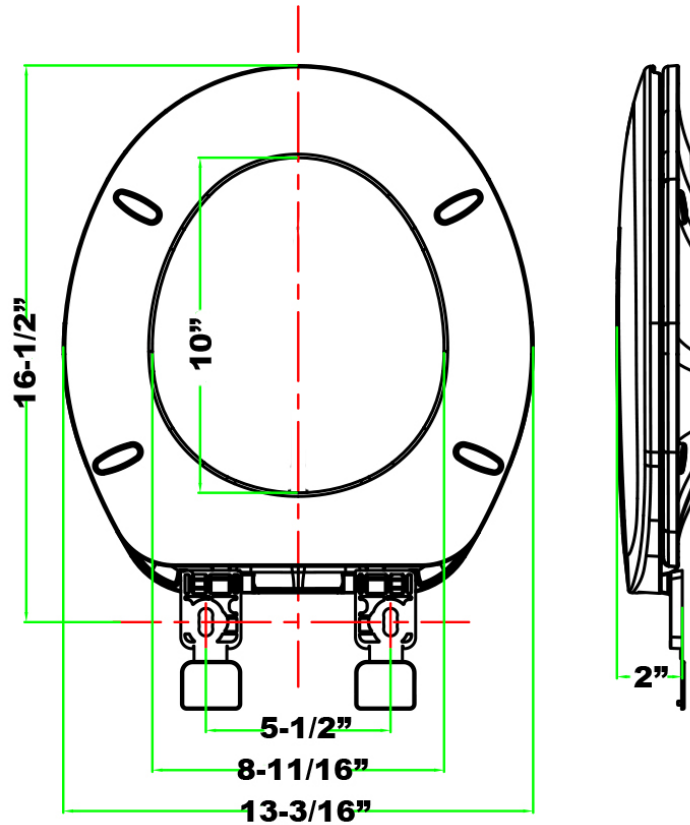

ITEM #	DESCRIPTION	MASTER CARTON QTY
HPWPTSESC	ELONGATED	6

HYDRAPRO INC.

Phone: 877-813-2333; Fax 877-249-8435

Atlanta - Boston - Dallas - Pompano Beach - Houston - Philadelphia

www.hydrapro.biz

Plastic Round Toilet Seat

- Heavy weight plastic
- Individually boxed
- Hardware included

ITEM #	DESCRIPTION	CASE QTY
HPWPTSR	ROUND	10

Elongated Front Wood Toilet Seat

- Closed Front Seat w/ Lid
- Individually boxed
- White Finish
- Enameled Wood Composition
- Hardware included