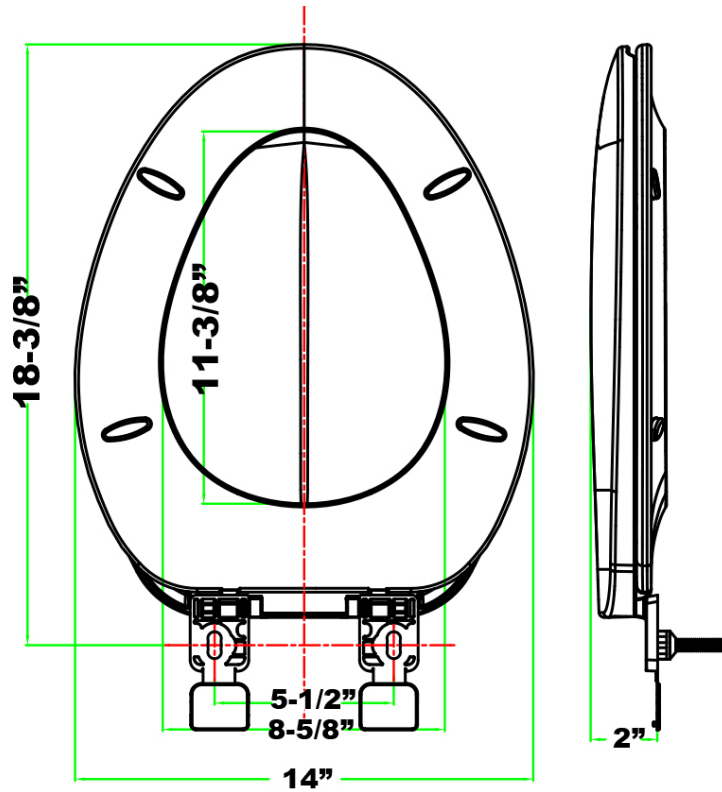

304 Stainless Steel Post Hinges

Plastic Elongated Toilet Seat

- Heavy weight plastic
- Individually boxed
- Hardware included

		MASTER CARTON
ITEM #	DESCRIPTION	QTY
HPWPTSE	ELONGATED	10

HYDRAPRO INC.

Phone: 877-813-2333; Fax 877-249-8435