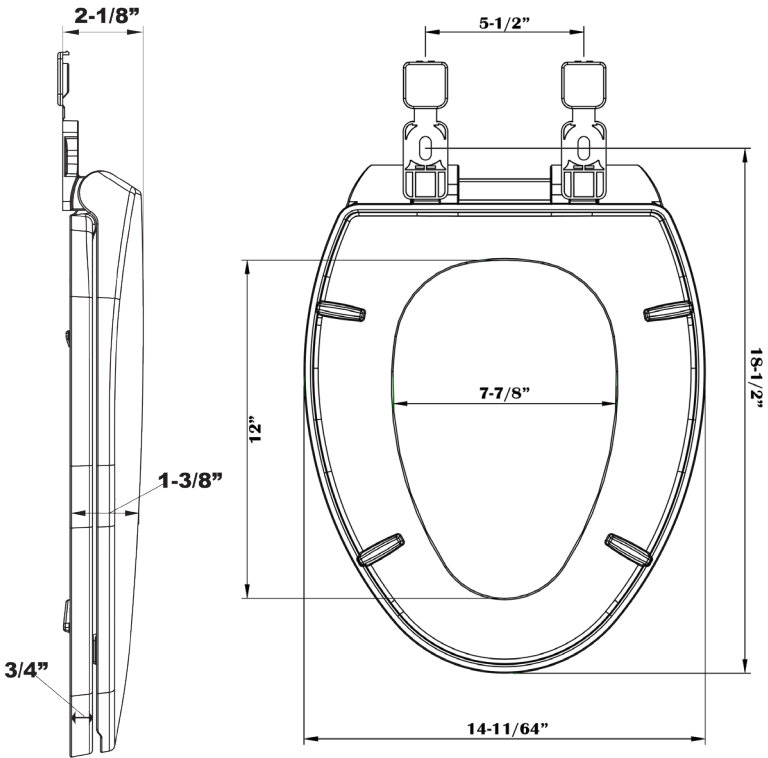

HYDRAPRO INC.

Phone: 877-813-2333; Fax 877-249-8435

Atlanta - Boston - Dallas - Pompano Beach - Houston - Philadelphia

www.hydrapro.biz