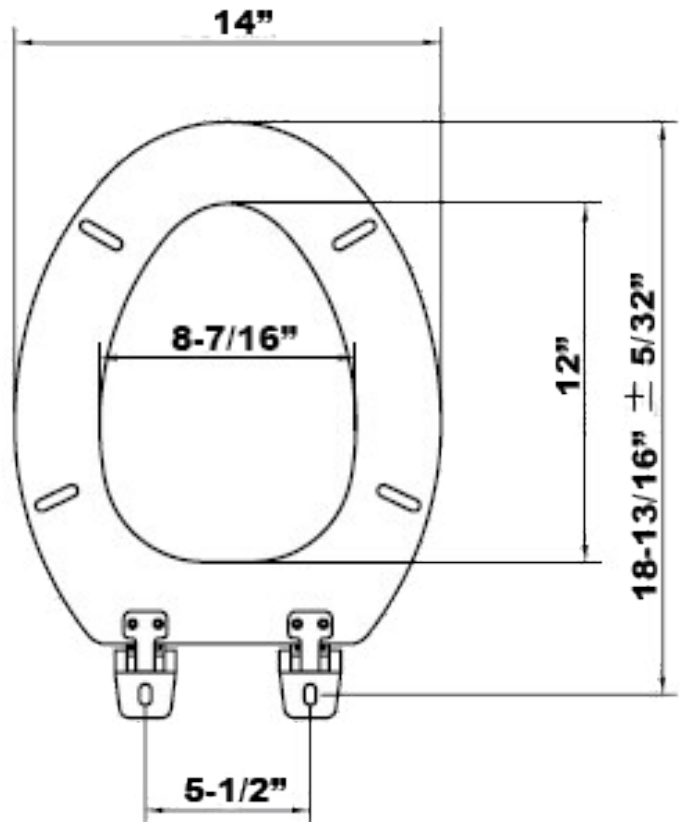

HYDRAPRO INC.

Phone: 877-813-2333; Fax 877-249-8435

Atlanta - Boston - Dallas - Pompano Beach - Houston - Philadelphia

www.hydrapro.biz