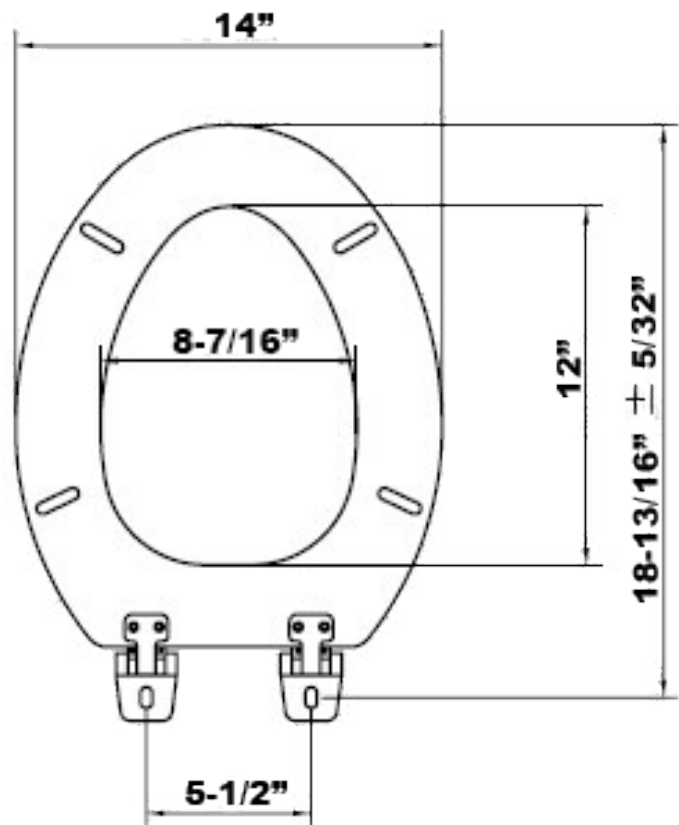

HYDRAPRO INC.

Phone: 877-813-2333; Fax 877-249-8435

Atlanta - Boston - Dallas - Pompano Beach - Houston - Philadelphia

www.hydrapro.biz