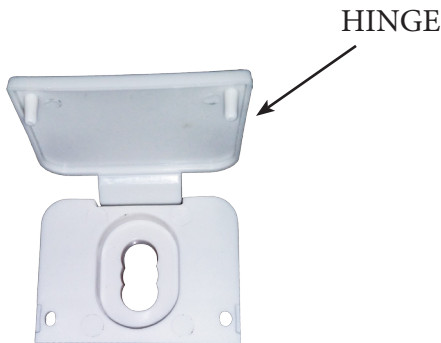

Atlanta - Boston - Dallas - Pompano Beach - Houston - Philadelphia

www.hydrapro.biz

Round Front Wood Toilet Seat

- Closed Front Seat w/ Lid
- Individually boxed
- White Finish
- Enameled Wood Composition
- Hardware included

ITEM #	DESCRIPTION	MASTER CARTON QTY
WFR1	ROUND	6

HYDRAPRO INC.

Phone: 877-813-2333; Fax 877-249-8435

Atlanta - Boston - Dallas - Pompano Beach - Houston - Philadelphia

www.hydrapro.biz

Round Front Wood Toilet Seat

- Closed Front Seat w/ Lid
- Individually boxed
- White Finish
- Enameled Wood Composition
- Hardware included

ITEM #	DESCRIPTION	MASTER CARTON QTY
WFR1H	ROUND	6

HYDRAPRO INC.

Phone: 877-813-2333; Fax 877-249-8435