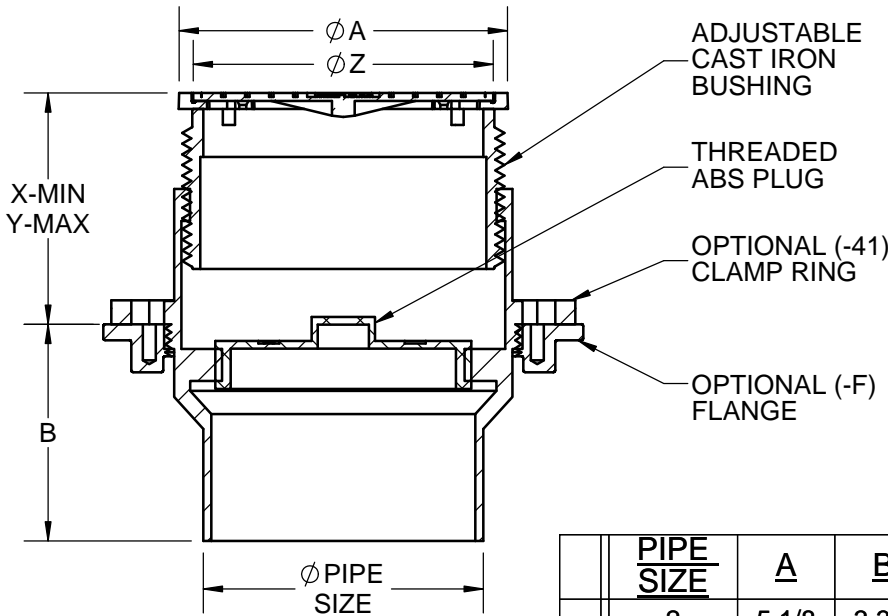

SPECIFICATION:

JOSAM 55000-1 SERIES COATED CAST IRON KLEENATRON II LEVELEZE FLOOR CLEANOUT, INTERNAL ABS CLEANOUT PLUG, ADJUSTABLE CAST IRON HOUSING WITH MEDIUM-DUTY SCORIATED SECURED ROUND SATIN NIKALOY COVER.

**CLEANOUT
ROUND NIKALOY TOP**

SERIES **55000-1**

FLANGE IS STANDARD ON 4"-X AND 6" SIZES

	PIPE SIZE	A	B	C	D	X	Y	Z
	2	5 1/8	3 3/4	7 1/2	5 9/16	2 1/8	3 7/8	4 11/16
	3	5 1/8	3 3/4	7 1/2	5 9/16	2 1/8	3 7/8	4 11/16
	4	5 1/8	3 3/4	7 1/2	5 9/16	2 1/8	3 7/8	4 11/16
	4-X	6 5/8	4 1/4	9 3/16	7	2	3 15/16	6 5/16
	5-Z	5 1/8	3 3/4	7 1/2	5 9/16	2 1/8	3 7/8	4 11/16
	6-Z	6 5/8	4 1/4	9 3/16	7	2	3 15/16	6 5/16

X	-1	NIKALOY TOP		-F	FLANGE ONLY
	-14	CARPET CLEANOUT MARKER		-WF	WIDE FLANGE
	-VP	SECURED COVER, VANDAL-PROOF SCREWS		-CFC	CARPET CLEANOUT FLANGE COVER
				-DBC	DEBRIS COVER
	-22	TAPER THREAD BRONZE PLUG		-X	INSIDE CAULK OUTLET
	-31	GALVANIZED CAST IRON PARTS		-Y	HUB OUTLET W/ GASKET (2",3"&4" SIZES ONLY)
	-41	CLAMP RING AND FLANGE		-Z	NO-HUB OUTLET

DATE OF LAST CHANGE: 05/23/18

DIMENSIONS ARE SUBJECT TO MANUFACTURERS TOLERANCES AND CHANGE WITHOUT NOTICE. WE CAN ASSUME NO RESPONSIBILITY FOR USE OF SUPERSEDED OR VOID DATA.

JOSAM COMPANY
MICHIGAN CITY, INDIANA

NOTES

WARNING: Cancer and Reproductive Harm - www.P65Warnings.ca.gov