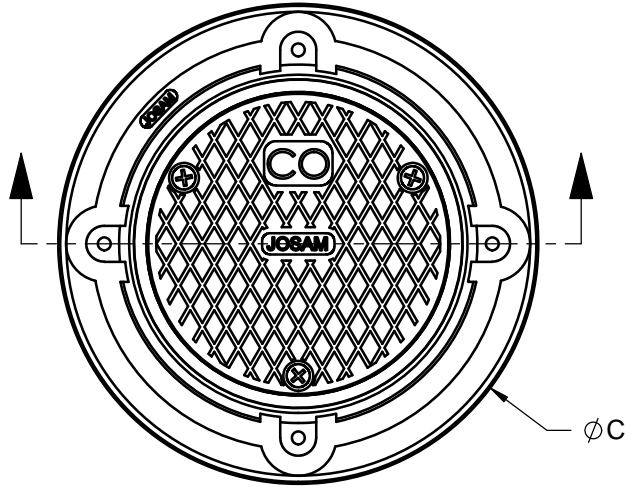

**SPECIFICATION:**

JOSAM 55000-1 SERIES COATED CAST IRON KLEENATRON II LEVELEZE FLOOR CLEANOUT, INTERNAL ABS CLEANOUT PLUG, ADJUSTABLE CAST IRON HOUSING WITH MEDIUM-DUTY SCORIATED SECURED ROUND SATIN NIKALOY COVER.

**CLEANOUT  
ROUND NIKALOY TOP**

SERIES **55000-1**

FLANGE IS STANDARD ON 4"-X AND 6" SIZES

	PIPE SIZE	A	B	C	D	X	Y	Z
	2	5 1/8	3 3/4	7 1/2	5 9/16	2 1/8	3 7/8	4 11/16
	3	5 1/8	3 3/4	7 1/2	5 9/16	2 1/8	3 7/8	4 11/16
	4	5 1/8	3 3/4	7 1/2	5 9/16	2 1/8	3 7/8	4 11/16
	4-X	6 5/8	4 1/4	9 3/16	7	2	3 15/16	6 5/16
	5-Z	5 1/8	3 3/4	7 1/2	5 9/16	2 1/8	3 7/8	4 11/16
	6-Z	6 5/8	4 1/4	9 3/16	7	2	3 15/16	6 5/16

X	-1	NIKALOY TOP		-F	FLANGE ONLY
	-14	CARPET CLEANOUT MARKER		-WF	WIDE FLANGE
	-VP	SECURED COVER, VANDAL-PROOF SCREWS		-CFC	CARPET CLEANOUT FLANGE COVER
				-DBC	DEBRIS COVER
	-22	TAPER THREAD BRONZE PLUG		-X	INSIDE CAULK OUTLET
	-31	GALVANIZED CAST IRON PARTS		-Y	HUB OUTLET W/ GASKET (2",3"&4" SIZES ONLY)
	-41	CLAMP RING AND FLANGE		-Z	NO-HUB OUTLET