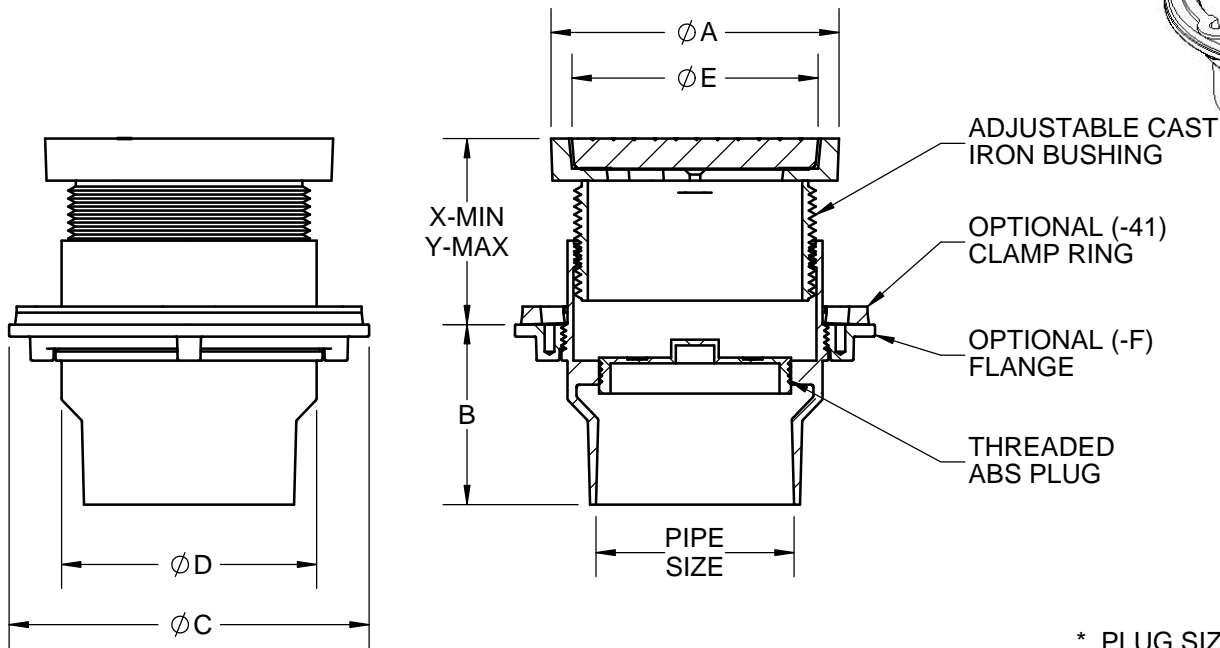

**SPECIFICATION:**

JOSAM 55000 SERIES COATED CAST IRON KLEENATRON® II LEVEZEZE® FLOOR CLEANOUT, INTERNAL ABS CLEANOUT PLUG, ADJUSTABLE CAST IRON HOUSING WITH SPECIAL-DUTY SCORiated SECURED ROUND CAST IRON COVER.

**CLEANOUT**  
ROUND CAST IRON TOP

SERIES **55000**

FLANGE STANDARD ON 4" -X AND 6" SIZES.

\* PLUG SIZE = 3-1/2" NPT  
\*\* PLUG SIZE = 5-1/2" NPT  
\*\*\* CAST IRON ONLY

	PIPE SIZE	A	B	C	D	E***	X	Y
	2" *	6	3 3/4	7 1/2	5 9/16	5 1/8	2 3/4	4 1/2
	3" *	6	3 3/4	7 1/2	5 9/16	5 1/8	2 3/4	4 1/2
	4" *	6	3 3/4	7 1/2	5 9/16	5 1/8	2 3/4	4 1/2
	4" -X **	7 1/2	4 1/4	9 3/16	7	6 3/4	2 5/8	4 9/16
	5" -Z **	6	3 3/4	7 1/2	5 9/16	5 1/8	2 3/4	4 1/2
	6" -Z**	7 1/2	4 1/4	9 3/16	7	6 3/4	2 5/8	4 9/16