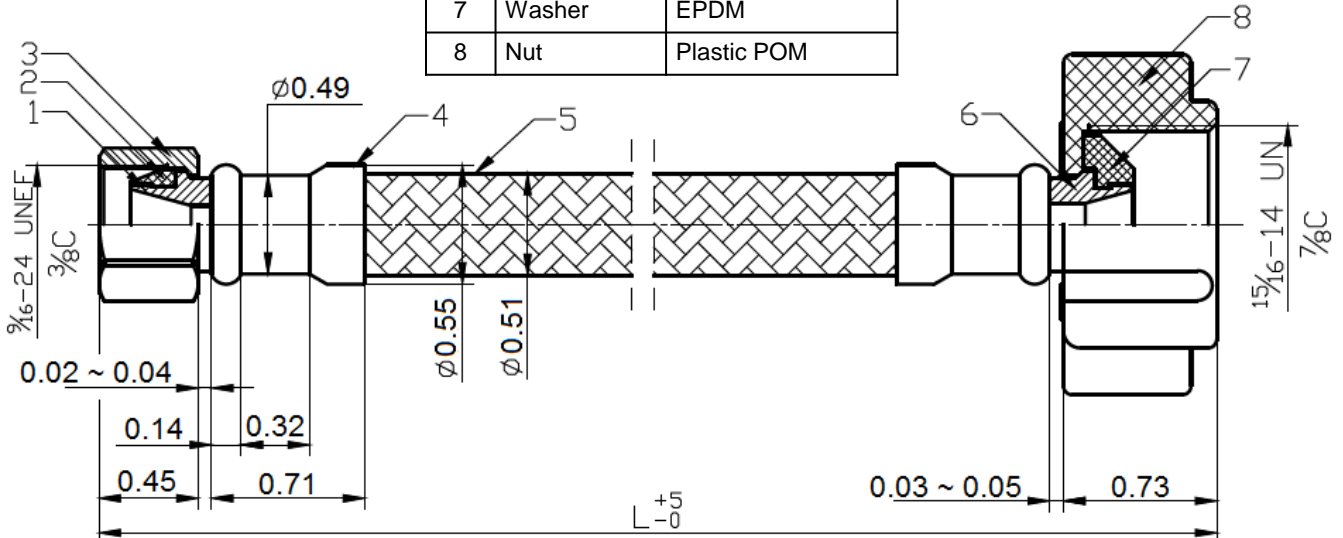

SST(M) Braided Tank Supply Connector • Spec Sheet

FEATURES & BENEFITS

- 3/8" Compression x 7/8" Ballcock
- With Chrome Brass Nuts
- cUPC Certified

SST-09M - 9" Long

SST-12M - 12" Long

SST-20M - 20" Long

MATERIAL SPECIFICATIONS

SST(P) Braided Tank Supply Connector • Spec Sheet

FEATURES & BENEFITS

- 3/8" Compression x 7/8" Ballcock
- With Chrome Plastic Nuts
- cUPC Certified

SST-09P - 9" Long

SST-12P - 12" Long

MATERIAL SPECIFICATIONS

No.	Part	Material
1	Insert	Brass C3600
2	Washer	EPDM
3	Nut	Brass HPb59-3
4	Ferrule	Stainless Steel 304
5	Braided Hose	Stainless Steel 304
6	Insert	Brass C3600
7	Washer	EPDM
8	Nut	Plastic POM

Global sourcing. National compliance. Local service.