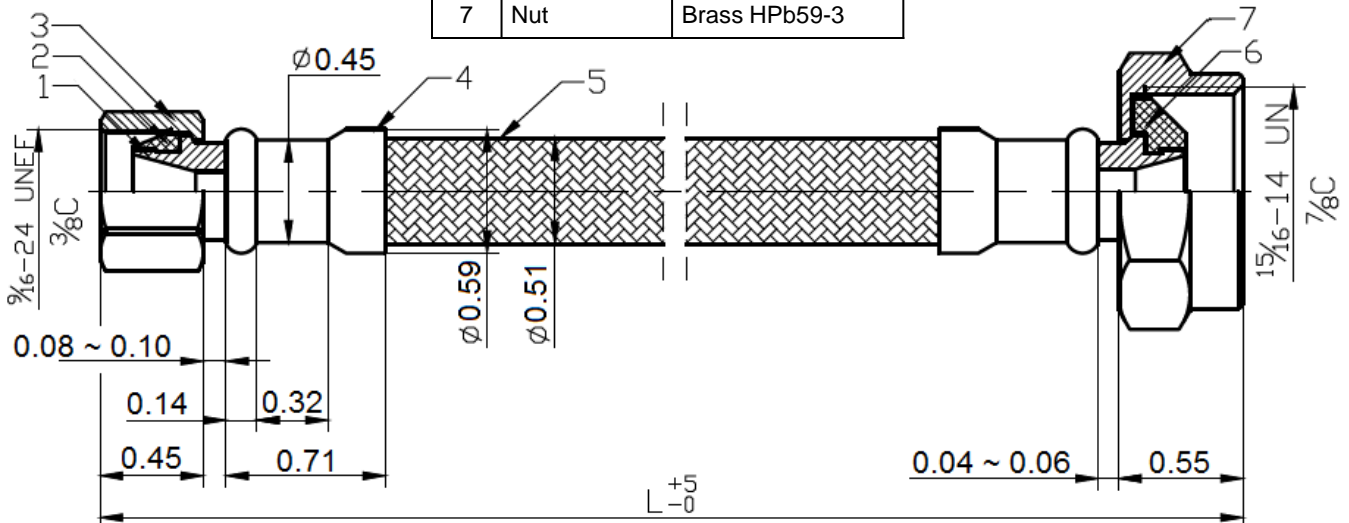

SST(M) Braided Tank Supply Connector • Spec Sheet

FEATURES & BENEFITS

- 3/8" Compression x 7/8" Ballcock
- With Chrome Brass Nuts
- cUPC Certified

SST-09M - 9" Long

SST-12M - 12" Long

SST-20M - 20" Long

MATERIAL SPECIFICATIONS

No.	Part	Material
1	Core	Brass C3600
2	Washer	EPDM
3	Nut	Brass HPb59-3
4	Ferrule	Brass H62
5	Braided Hose	Stainless Steel 304
6	Washer	EPDM
7	Nut	Brass HPb59-3

MATCO-NORCA
 Global sourcing. National compliance. Local service.

SST(P) Braided Tank Supply Connector • Spec Sheet

FEATURES & BENEFITS

- 3/8" Compression x 7/8" Ballcock
- With Chrome Plastic Nuts
- cUPC Certified

SST-09P - 9" Long

SST-12P - 12" Long

MATERIAL SPECIFICATIONS

No.	Part	Material
1	Insert	Brass C3600
2	Washer	EPDM
3	Nut	Brass HPb59-3
4	Ferrule	Stainless Steel 304
5	Braided Hose	Stainless Steel 304
6	Insert	Brass C3600
7	Washer	EPDM
8	Nut	Plastic POM

Global sourcing. National compliance. Local service.