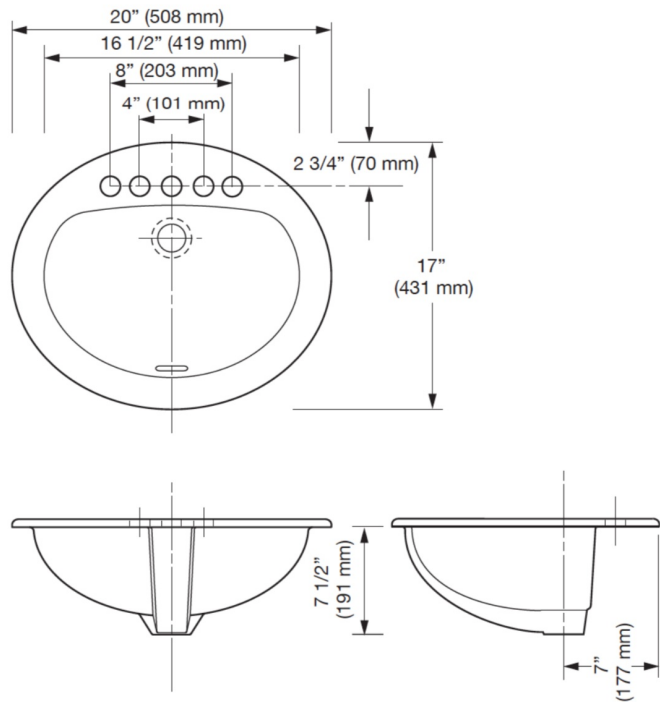

► **Code Number**

3873002

► **Description**

Vitreous china drop-in oval lavatory

► **Fixture Specification**

- White Vitreous china
- Self-rimming
- 4" (102 mm) Centerset
- Front Overflow
- 20" x 17" (508 mm x 431 mm)

► **Product Specification**

Sink shall be made of vitreous china with a front overflow. Sink shall be drop-in mounted. Sink shall have a 4" centerset. Sink shall be Sloan Model SS-3002.

► **ROUGH-IN**

► **Notes**

- All information contained in this document subject to change without written notice
- NOTE: All vitreous china dimensions shown in these drawings are nominal and not to scale. Dimensions can vary within the tolerances established in the governing ASME A112.19/CSA B45.1 standard. It is important to consider this when planning rough-in and plumbing layouts.