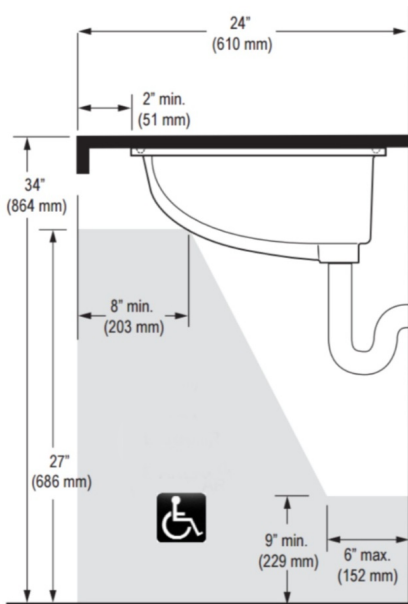

► **Code Number**

3873002

► **Description**

Vitreous china drop-in oval lavatory

► **Fixture Specification**

- White Vitreous china
- Self-rimming
- 4" (102 mm) Centerset
- Front Overflow
- 20" x 17" (508 mm x 431 mm)

► **Product Specification**

Sink shall be made of vitreous china with a front overflow. Sink shall be drop-in mounted. Sink shall have a 4" centerset. Sink shall be Sloan Model SS-3002.

► **ROUGH-IN**

► **Notes**

- All information contained in this document subject to change without written notice
- NOTE: All vitreous china dimensions shown in these drawings are nominal and not to scale. Dimensions can vary within the tolerances established in the governing ASME A112.19/CSA B45.1 standard. It is important to consider this when planning rough-in and plumbing layouts.