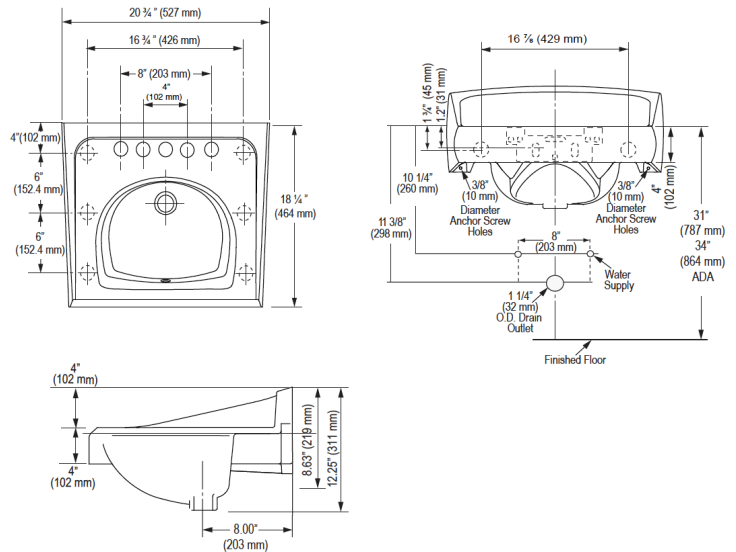

► **Code Number**

3873003

► **Description**

Vitreous china wall mounted lavatory with backsplash

► **Fixture Specification**

- White Vitreous china
- Front Overflow
- 4" (102mm) centerset
- Mounting bracket Included
- 20 3/4" x 18 1/4" (527 mm x 464 mm)
- Carrier Not Included
- 4" integral backsplash

► **Product Specification**

Sink shall be made of vitreous china. Sink shall be wall mounted. Sink shall have a front overflow. Sink shall be a 4" centerset. Sink shall be Sloan Model SS-3003.

► **ROUGH-IN**

► **Notes**

- All information contained in this document subject to change without written notice
- NOTE: All vitreous china dimensions shown in these drawings are nominal and not to scale. Dimensions can vary within the tolerances established in the governing ASME A112.19/CSA B45.1 standard. It is important to consider this when planning rough-in and plumbing layouts.