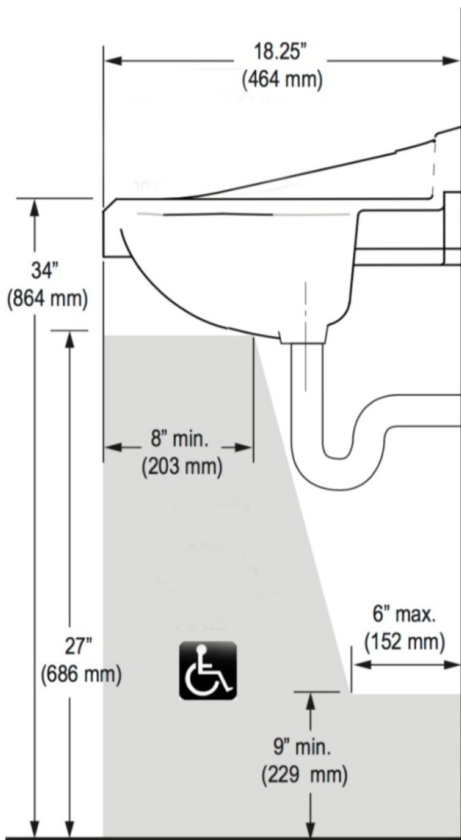

► **Code Number**

3873003

► **Description**

Vitreous china wall mounted lavatory with backsplash

► **Fixture Specification**

- White Vitreous china
- Front Overflow
- 4" (102mm) centerset
- Mounting bracket Included
- 20 3/4" x 18 1/4" (527 mm x 464 mm)
- Carrier Not Included
- 4" integral backsplash

► **Product Specification**

Sink shall be made of vitreous china. Sink shall be wall mounted. Sink shall have a front overflow. Sink shall be a 4" centerset. Sink shall be Sloan Model SS-3003.

► **ROUGH-IN**

► **Notes**

- All information contained in this document subject to change without written notice
- NOTE: All vitreous china dimensions shown in these drawings are nominal and not to scale. Dimensions can vary within the tolerances established in the governing ASME A112.19/CSA B45.1 standard. It is important to consider this when planning rough-in and plumbing layouts.