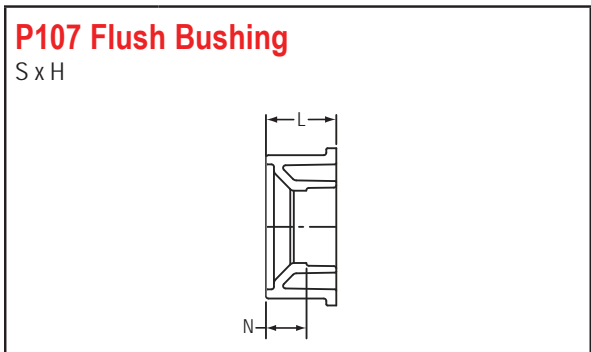

P107 Flush Bushing

S x H

Part Number	Size	L	N
P107-251	2x1-1/2	1-1/16	1/8
P107-337	3x1-1/2	1-3/4	1
P107-338	3x2	1-25/32	1
P107-420	4x2	2	1-3/16
P107-422	4x3	2	1/2
P107-532	6x4	3-7/16	1-11/16
P107-582	8x4	4-19/32	2-13/16
P107-585	8x6	4-9/16	1-9/16
P107-626	10x6	6-1/32	3-1/32
P107-628	10x8	5-5/16	1-5/16
P107-666	12x6	7-1/2	4-1/2
P107-668	12x8	6-29/32	2-7/8
P107-670	12x10	6-1/2	1-7/16