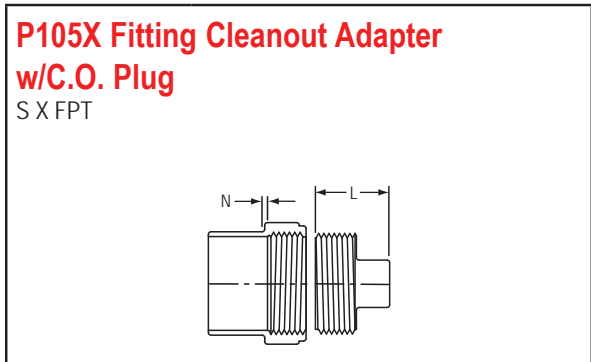

PVC DWV Drain Waste Vent Fittings

P105H Female Cleanout Adapter

H x FPT

| Part Number | Size | N |
|-------------|------|-------|
| P105H-040 | 4 | 1/4 |
| P105H-060 | 6 | 11/32 |

P106 Cleanout Plug

MPT

| Part Number | Size | L |
|-------------|-------|---------|
| P106-015 | 1-1/2 | 1-5/16 |
| P106-020 | 2 | 1-5/16 |
| P106-025 | 2-1/2 | 1-1/2 |
| P106-030 | 3 | 1-23/32 |
| P106-040 | 4 | 1-7/8 |
| P106-060 | 6 | 1-15/16 |
| P106-080 | 8 | 2-1/32 |

P105X Fitting Cleanout Adapter w/C.O. Plug

S X FPT

| Part Number | Size | L | N |
|-------------|-------|---------|------|
| P105X-015 | 1-1/2 | 1-3/8 | 5/32 |
| P105X-020 | 2 | 1-17/32 | 5/32 |
| P105X-030 | 3 | 1-1/2 | 7/32 |
| P105X-040 | 4 | 1-25/32 | 1/4 |
| P105X-060 | 6 | 1-31/32 | 3/8 |
| P105X-080 | 8 | 2-1/32 | 3/8 |
| 3978-100* | 10 | 1 | 0 |
| 3978-120* | 12 | 1 | 0 |
| 3978-140* | 14 | 1 | 0 |