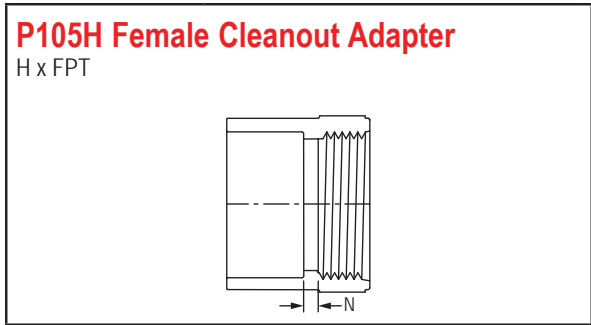

PVC DWV Drain Waste Vent Fittings

P105H Female Cleanout Adapter

H x FPT

| Part Number | Size | N |
|-------------|------|-------|
| P105H-040 | 4 | 1/4 |
| P105H-060 | 6 | 11/32 |

P106 Cleanout Plug

MPT

| Part Number | Size | L |
|-------------|-------|---------|
| P106-015 | 1-1/2 | 1-5/16 |
| P106-020 | 2 | 1-5/16 |
| P106-025 | 2-1/2 | 1-1/2 |
| P106-030 | 3 | 1-23/32 |
| P106-040 | 4 | 1-7/8 |
| P106-060 | 6 | 1-15/16 |
| P106-080 | 8 | 2-1/32 |

P105X Fitting Cleanout Adapter w/C.O. Plug

S X FPT

| Part Number | Size | L | N |
|-------------|-------|---------|------|
| P105X-015 | 1-1/2 | 1-3/8 | 5/32 |
| P105X-020 | 2 | 1-17/32 | 5/32 |
| P105X-030 | 3 | 1-1/2 | 7/32 |
| P105X-040 | 4 | 1-25/32 | 1/4 |
| P105X-060 | 6 | 1-31/32 | 3/8 |
| P105X-080 | 8 | 2-1/32 | 3/8 |
| 3978-100* | 10 | 1 | 0 |
| 3978-120* | 12 | 1 | 0 |
| 3978-140* | 14 | 1 | 0 |