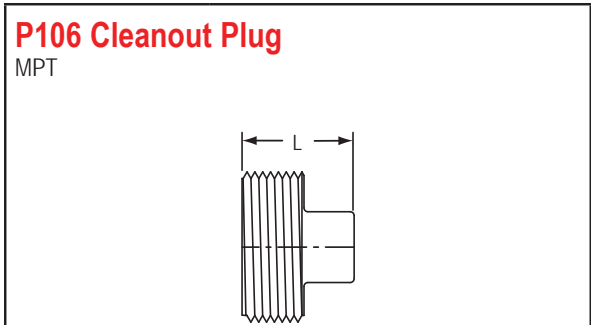

PVC DWV Drain Waste Vent Fittings

P105H Female Cleanout Adapter

H x FPT

| Part Number | Size | N |
|-------------|------|-------|
| P105H-040 | 4 | 1/4 |
| P105H-060 | 6 | 11/32 |

P106 Cleanout Plug

MPT

| Part Number | Size | L |
|-------------|-------|---------|
| P106-015 | 1-1/2 | 1-5/16 |
| P106-020 | 2 | 1-5/16 |
| P106-025 | 2-1/2 | 1-1/2 |
| P106-030 | 3 | 1-23/32 |
| P106-040 | 4 | 1-7/8 |
| P106-060 | 6 | 1-15/16 |
| P106-080 | 8 | 2-1/32 |

P105X Fitting Cleanout Adapter w/C.O. Plug

S X FPT

| Part Number | Size | L | N |
|-------------|-------|---------|------|
| P105X-015 | 1-1/2 | 1-3/8 | 5/32 |
| P105X-020 | 2 | 1-17/32 | 5/32 |
| P105X-030 | 3 | 1-1/2 | 7/32 |
| P105X-040 | 4 | 1-25/32 | 1/4 |
| P105X-060 | 6 | 1-31/32 | 3/8 |
| P105X-080 | 8 | 2-1/32 | 3/8 |
| 3978-100* | 10 | 1 | 0 |
| 3978-120* | 12 | 1 | 0 |
| 3978-140* | 14 | 1 | 0 |